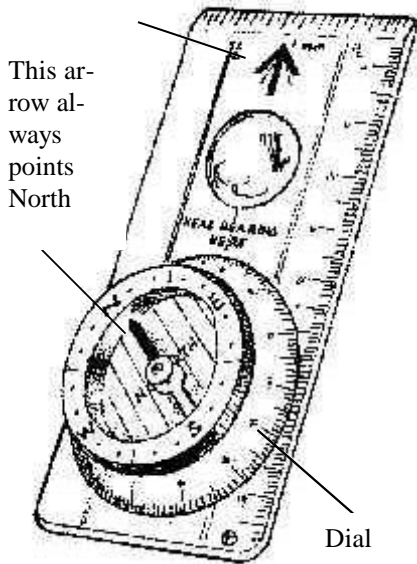

Compass

When using a compass there are three main points to remember about the arrows on the compass, whatever you are using it for.

Direction of Travel Arrow

- You only walk in the direction of the arrow at the top of the compass. This is known as the direction of travel arrow.
- The arrow that spins in the middle of the compass (usually coloured red and white) always turns to point north (the red end is the end that points north). NEVER follow this arrow (because you will always be walking north then, no matter where you actually wanted to go!) When using a compass try not to hold it near any metal or magnets else this arrow will be attracted to them and you will end up going in the wrong direction.
- The third arrow is the one that will be marked upon the dial. (you can't actually see this on the picture). This is the one that will match up with the red and white pointer that spins. When you want to read a number of the dial, look at the point where it touches the line at the top (the one marked by 'read bearing here'), this is the number you want.

NOTE: There are 360 degrees in a circle. Be careful about how many degrees each line on the compass represents. Normally on compasses of this type each line is 'worth' 2 degrees. This is important as a difference of 5 degrees over a walk of 6 miles will mean you will be about half a mile from where you should be!

To follow a certain bearing you will have to do the following:

- Turn the dial until the correct bearing (number) is lined up with the direction of travel arrow (there is usually a black line under the dial to help you line this up).
- Now turn the whole compass so that the Red & White needle lines up with the red arrow on the bottom of the dial (Red end of the needle in line with the red arrow on the dial).
- The compass is now facing in the correct direction. Simply walk in the same direction as the Direction of Travel Arrow.